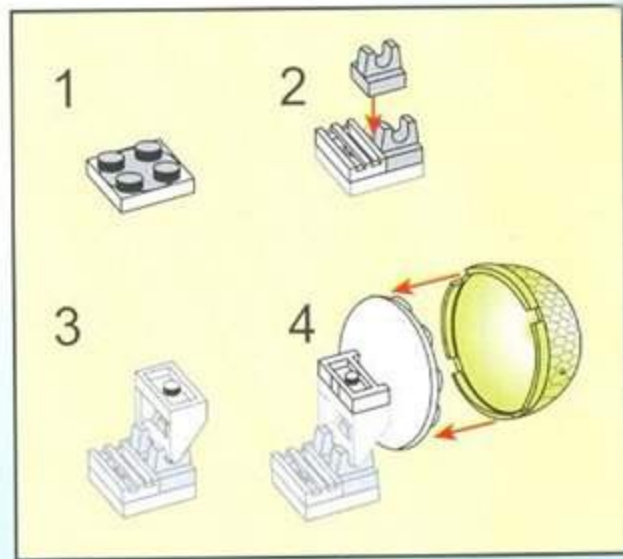

1X

1X

1X

1X

1X

9

- 2X [Grey 2-hole Technic brick]
- 2X [Yellow 4-hole Technic brick]
- 1X [Grey 2-hole Technic axle]
- 1X [Grey ladder-like Technic part]
- 2X [Grey Technic pin]